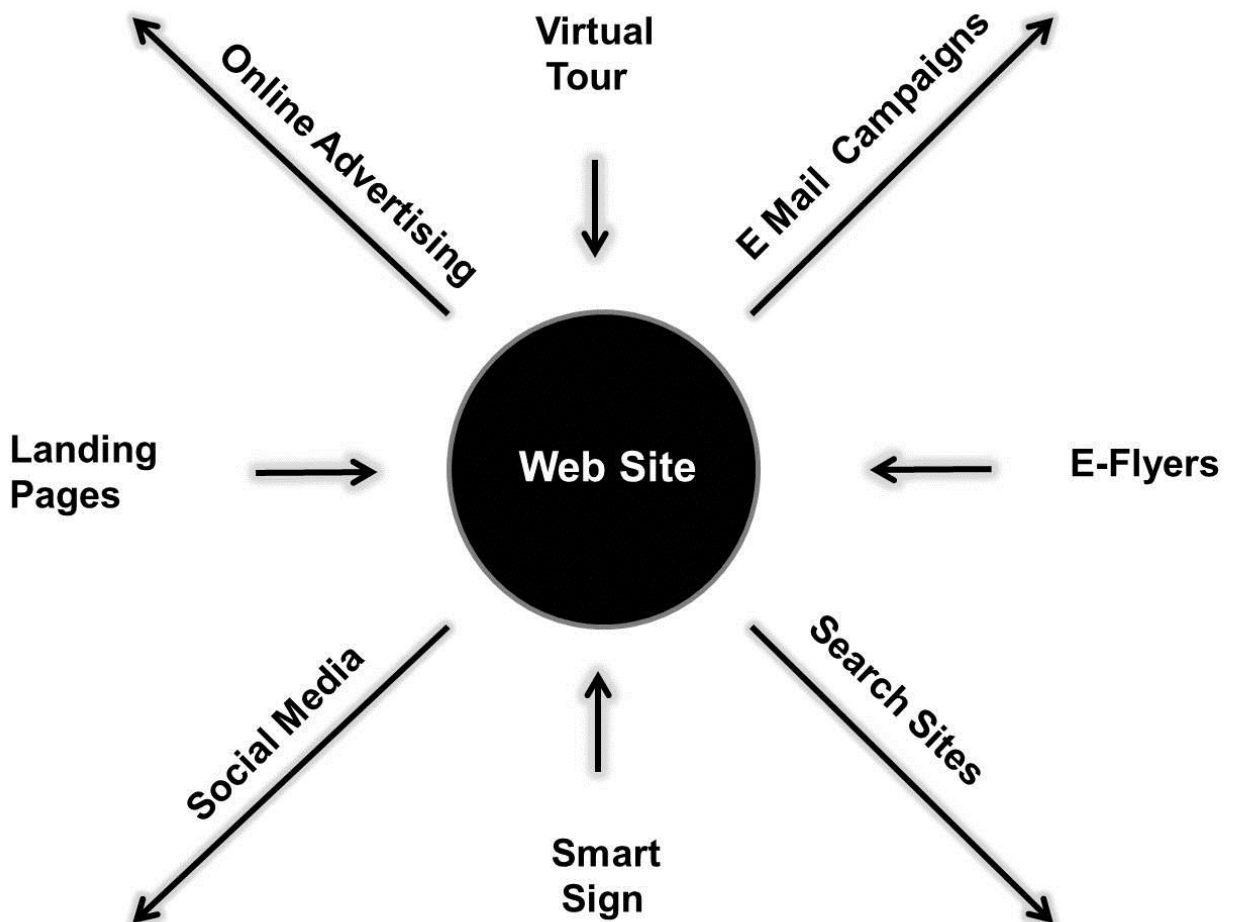

## Xpress Connect

Xpress Connect delivers a complete online program using the best of social media, search sites, e-mail, and online advertising.

**Web Site:** your property Web site will include full property details, photos, video, interactive map, community facts and helpful links.

**Social Media:** your property will be posted on our Facebook business page and featured on our Blog.

**Real Estate Search Sites:** your property will advertised on MSN, AOL, MLS, WI Homes, Trulia, Front Door, Zillow and many other high traffic sites.

**E-Mail:** just listed e-post cards and e-flyers will be sent for your property.

**Smart Sign:** unique Microsoft Tag and web address will send buyers to your property Web site.

Xpress Connect

**X**PRESS  
REALTY